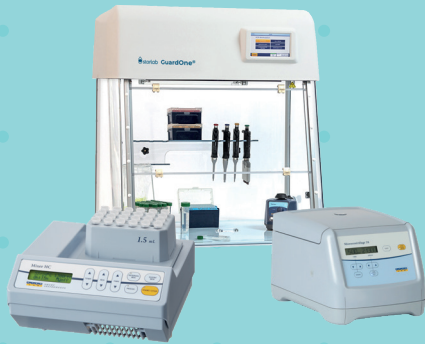

Equipment offers.

valid until 2021-08-31

IN THIS ISSUE

Highlight Products

Our best products and special offers for the lab.

Passionate for science.

WERNER *SAVEEN*

starlab