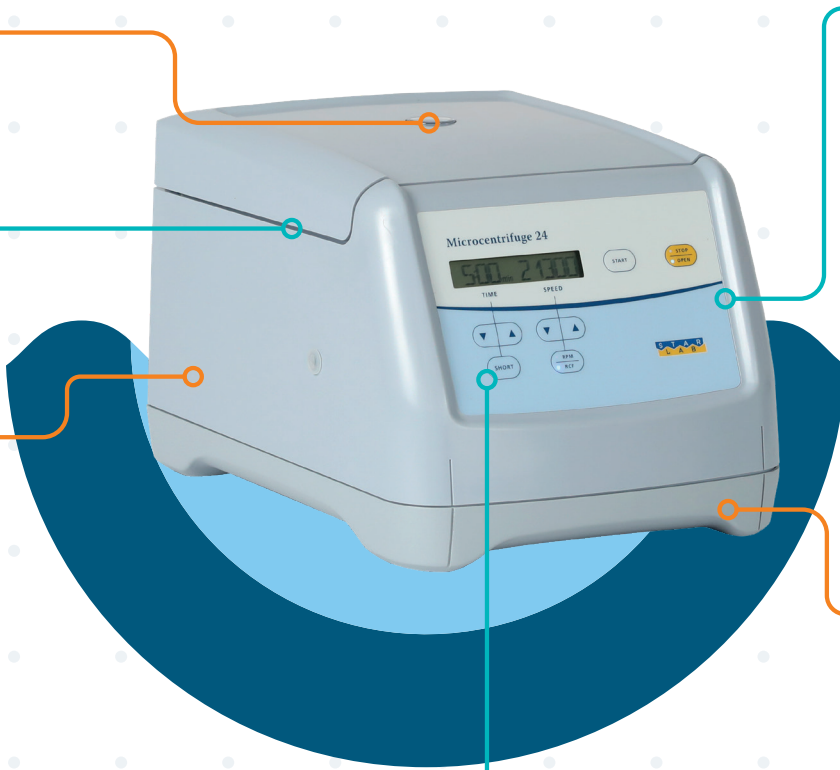

Microcentrifuge 24.

Small space. Big results.

MONITORING GLASS

Visual control during rotor stop or speed check using a stroboscope

CONVENIENT

Automatic lid opening at the end of the run. Easy to operate lid-closure (motorized)

OH SO QUIET

Silent operation: ≤ 58 dB

CLEVER

Easy to clean keypad

COMPACT

Small footprint saves precious space

EASY

One touch short-spin function

QUICK AND EASY

rotor change. Rotor key supplied with every microcentrifuge.

Microcentrifuge 24

Ideal for anyone looking for a versatile, personal microcentrifuge for all their routine molecular biology applications.

OFFER

Art.No. S8030-0000 including rotor Standard 24 AT