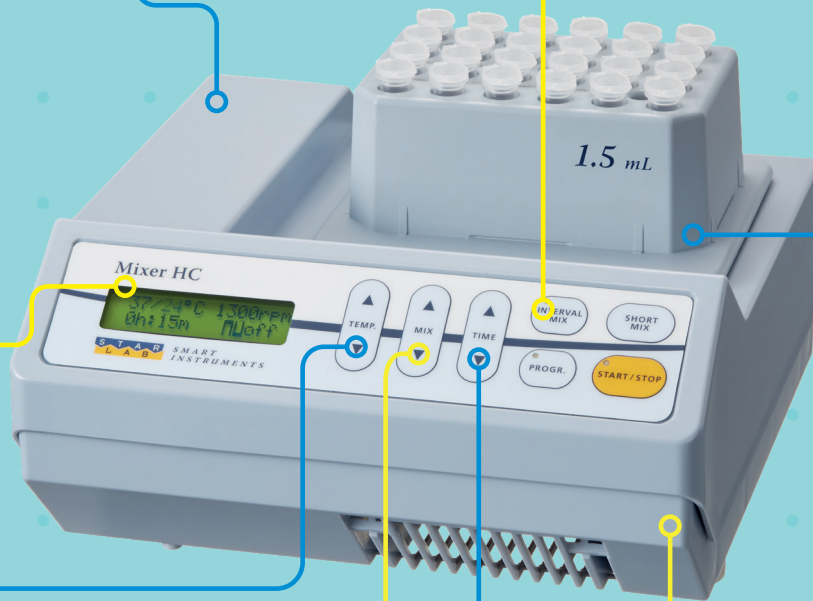

Shake it. Heat it. The Mixer HC.

**MIXING, HEATING,
COOLING & TIMING**
combined in one unit
to help speed up
your daily tasks

EASY TO USE
Digital display for precise
adjustment. Clear menu
navigation and simple
parameter setting

**PRECISE
TEMPERATURE
CONTROL**
up to 99°C; or down to 13°C
below room temperature

MIXING
up to 1500 rpm

TIMING
1 min to
99:59 hours

**SMALL,
COMPACT UNIT**
You will not believe how
small it is!

FUNCTIONAL
INTERVAL MIX: alternate
between mixing & resting
PROGRAM MODE: create
your own protocols
SHORT MIX: instant mixing
at the push of a button

**AUTOMATIC
THERMOBLOCK
RECOGNITION**
provides quick and easy changing
of thermoblocks between proto-
cols. No programming required!

Mixer HC

The Mixer HC will fit perfectly into any application where you need to heat, cool or mix, or perform a combination of the three. The tiny footprint fits on any bench to provide a convenient, all-in-one solution that will simplify your workflows.

OFFER

Art.No. S8012-0000 without
exchangeable Thermoblock

Microcentrifuge 24.

Small space. Big results.

MONITORING GLASS

Visual control during rotor stop or speed check using a stroboscope

CONVENIENT

Automatic lid opening at the end of the run. Easy to operate lid-closure (motorized)